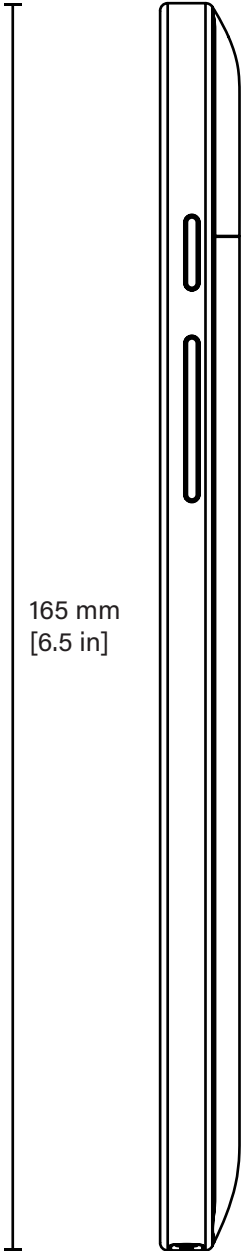

## Remote

|              |  |
|--------------|--|
| Body         | Aluminium Alloy<br>Scratch Resistant Glass   |
| Dimensions   | Height 165 mm (6.5 in)<br>Width 49 mm (1.93 in)<br>Thickness 10.7 mm (0.42 in)       |
| Weight       | 132 g  |
| CPU          | 4 Cores @ 2 GHz  |
| Storage      | 32 GB  |
| Display      | 4.5" IPS Touchscreen<br>480 x 1170 pixel<br>280 ppi                                  |
| OS           | Android 11   |
| Battery      | 2200 mAh Lithium-Ion   |
| Connectivity | Wifi 802.11 a/b/g/n/ac<br>Bluetooth 5, NFC   |
| Other        | GPS, Microphone, Loudspeaker, Accelerometer<br>Fingerprint Sensor, Google Play Store |

## Dock

|                |  |
|----------------|--|
| Body           | Zinc Alloy<br>Aluminium Alloy  |
| Dimensions     | Height 18 mm (0.7 in)<br>Diameter 70 mm (2.76 in)  |
| Weight         | 308 g  |
| Power In       | USB-C 5V 2A  |
| Model SKU      | AVA-RM-RX1-US-BL (Black)<br>AVA-RM-RX1-US-AL (Aluminium)   |
| Contents       | AVA Remote, AVA Dock, USB A-C Cable,<br>US Wall Adapter, Quick Setup Guide,<br>Important Product Information |
| Certifications | FCC, CE, RoHS, WEEE, GMS   |

# Product Specifications

49 mm [1.93 in]

165 mm [6.5 in]

10.7 mm [0.42 in]

70 mm [2.76 in]

18 mm [0.7 in]